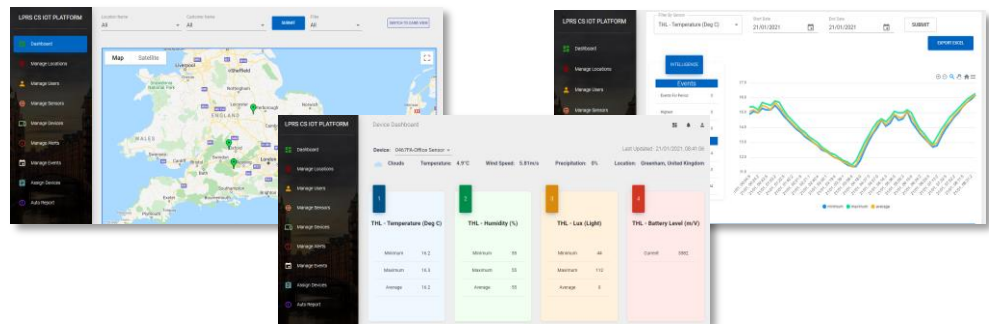

Benefits

- Automate manual checks
- Historical data
- Respond to demand
- Automatic email, SMS & platform alarm system.